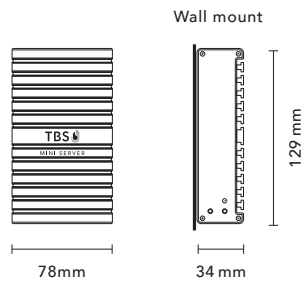

MINI SERVER

Compact industrial PC with Windows 10 LTSC with TBS WebEdition biometric server installed and pre-configured. Ordered licenses will be activated by TBS before shipping.

- Manage all TBS biometric readers and users of a biometrics installation
- Automatically connects up to 25 TBS devices (TBS recommendation, there is no reader limit)
- Synchronizes all biometric user data in the system among the connected TBS readers
- Collects all access events from TBS readers
- Easy mounting and wiring

MINI SERVER

CPU	Intel Celeron CPU N2930, 1.83 GHz
RAM	2 GB Onboard
Flash	64 GB (mSATA)
Connectivity	1 × LAN 10 / 100 / 1000 Mbps (RJ45), Wifi
	1 × USB 3.0
	1 × USB 2.0
Ports	1 × HDMI
Operating System	Windows 10 LTSC
Software	TBS BioManager
	Included licenses: Biometric Management, User Actions
	Optional licenses: Rights Management (10 Zones, 50 Zones, Schedules), Central & Remote Enrollment, IP camera support
Certifications	CE, FCC, RoHS, REACH
Operating Temperature	0–60°C
Power supply	12 VDC 3.0 A included. 3 W power consumption.
Dimensions	129 × 78 × 34 mm