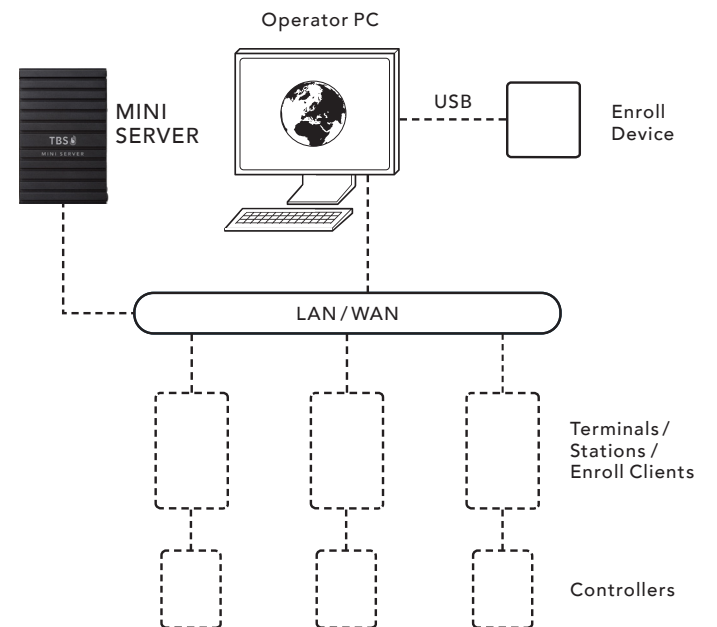

MINI SERVER

Compact industrial PC with Windows 10 LTSC with TBS WebEdition biometric server installed and pre-configured. Ordered licenses will be activated by TBS before shipping.

- Manage all TBS biometric readers and users of a biometrics installation
- Automatically connects up to 25 TBS devices (TBS recommendation, there is no reader limit)
- Synchronizes all biometric user data in the system among the connected TBS readers
- Collects all access events from TBS readers
- Easy mounting and wiring

MINI SERVER

CPU	Intel Celeron CPU N2930, 1.83 GHz
RAM	2 GB Onboard
Flash	64 GB (mSATA)
Connectivity	1 × LAN 10 / 100 / 1000 Mbps (RJ45), Wifi
	1 × USB 3.0
	1 × USB 2.0
Ports	1 × HDMI
Operating System	Windows 10 LTSC
Software	TBS BioManager
	Included licenses: Biometric Management, User Actions
	Optional licenses: Rights Management (10 Zones, 50 Zones, Schedules), Central & Remote Enrollment, IP camera support
Certifications	CE, FCC, RoHS, REACH
Operating Temperature	0–60°C
Power supply	12 VDC 3.0 A included. 3 W power consumption.
Dimensions	129 × 78 × 34 mm